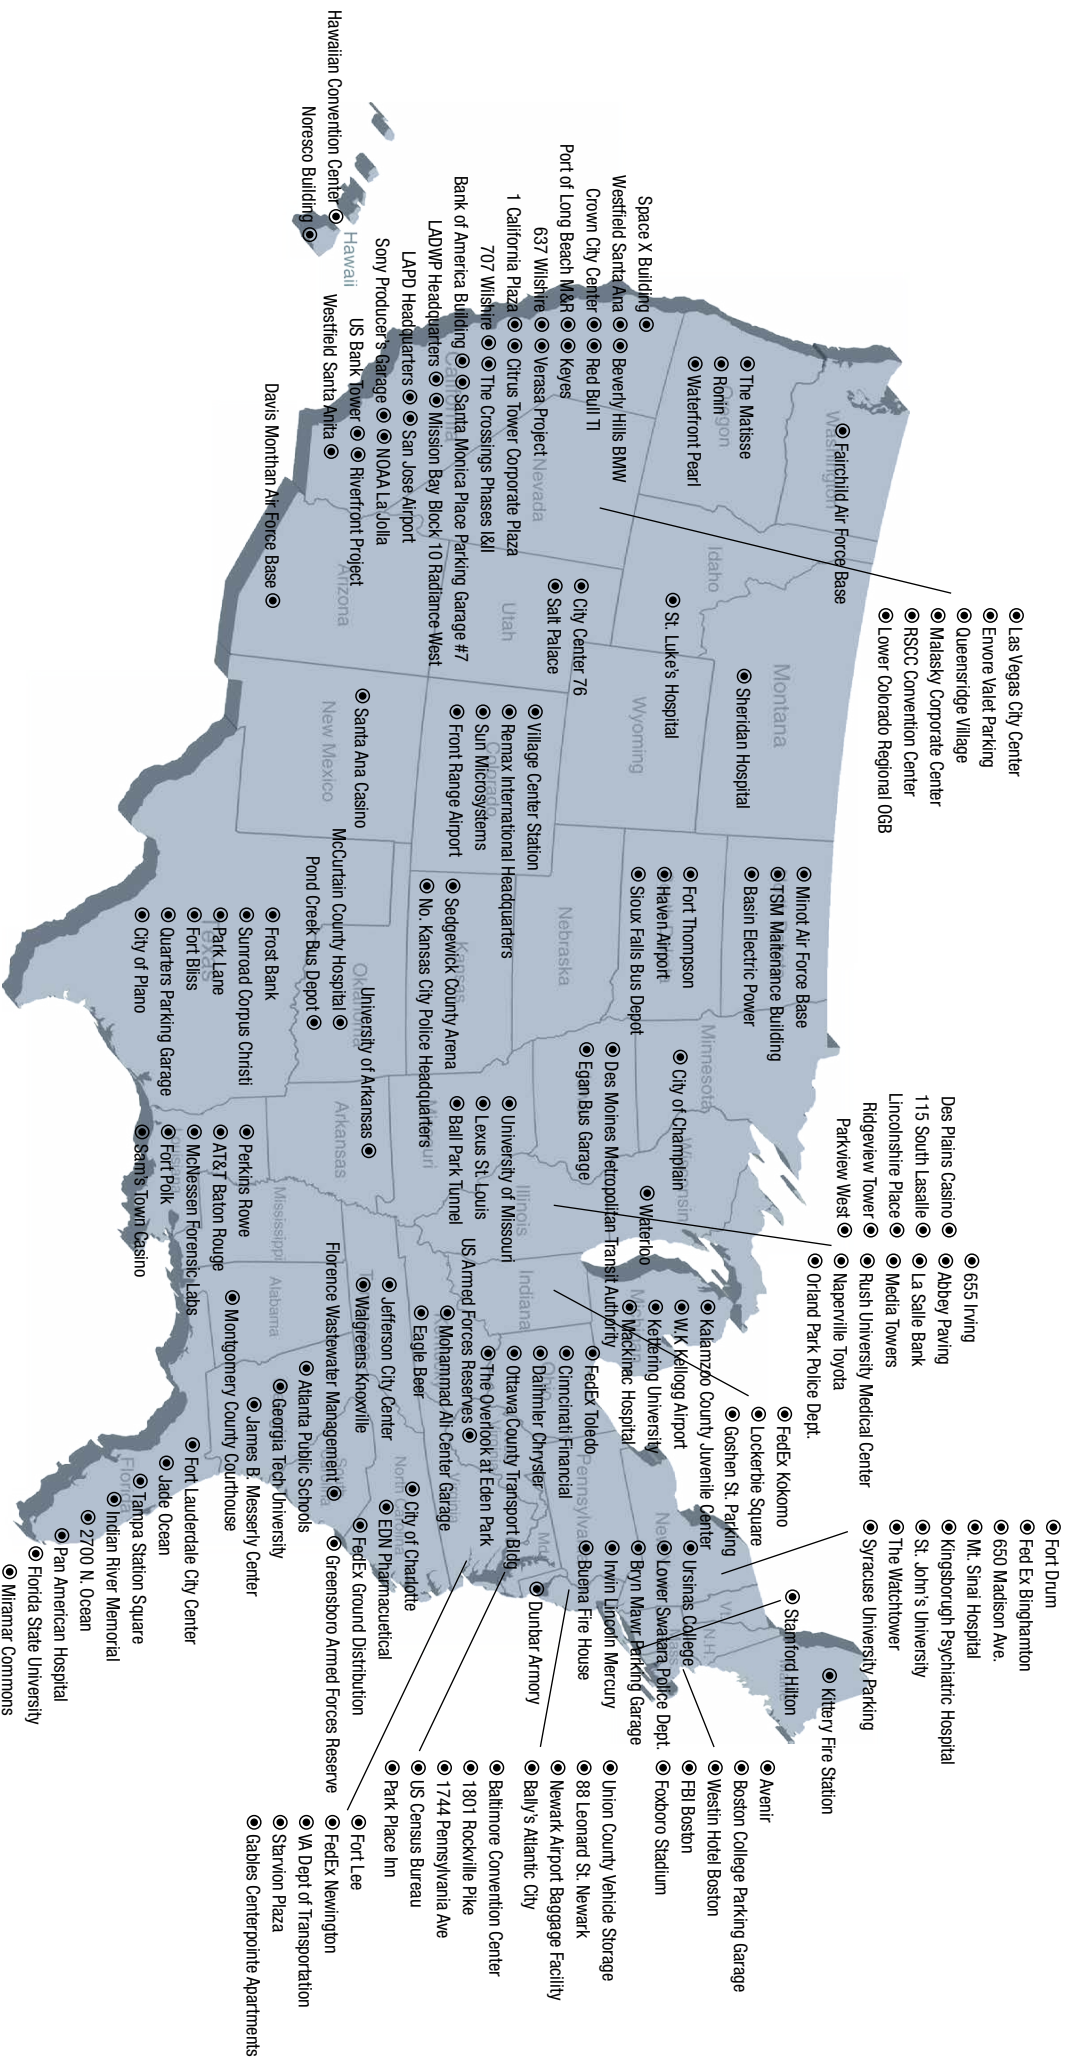

Major Gas Detection Installations

Just how successful and dependable are our digital & analog systems?

.... Plus hundreds of other locations worldwide!
.... Trusted for over 25 years!

INTEC Controls | 1 2700 Stowe Drive, Suite 100, Poway, CA 92064 | Ph: (858) 578.7887 & (888) 60.INTEC | inteccontrols.com